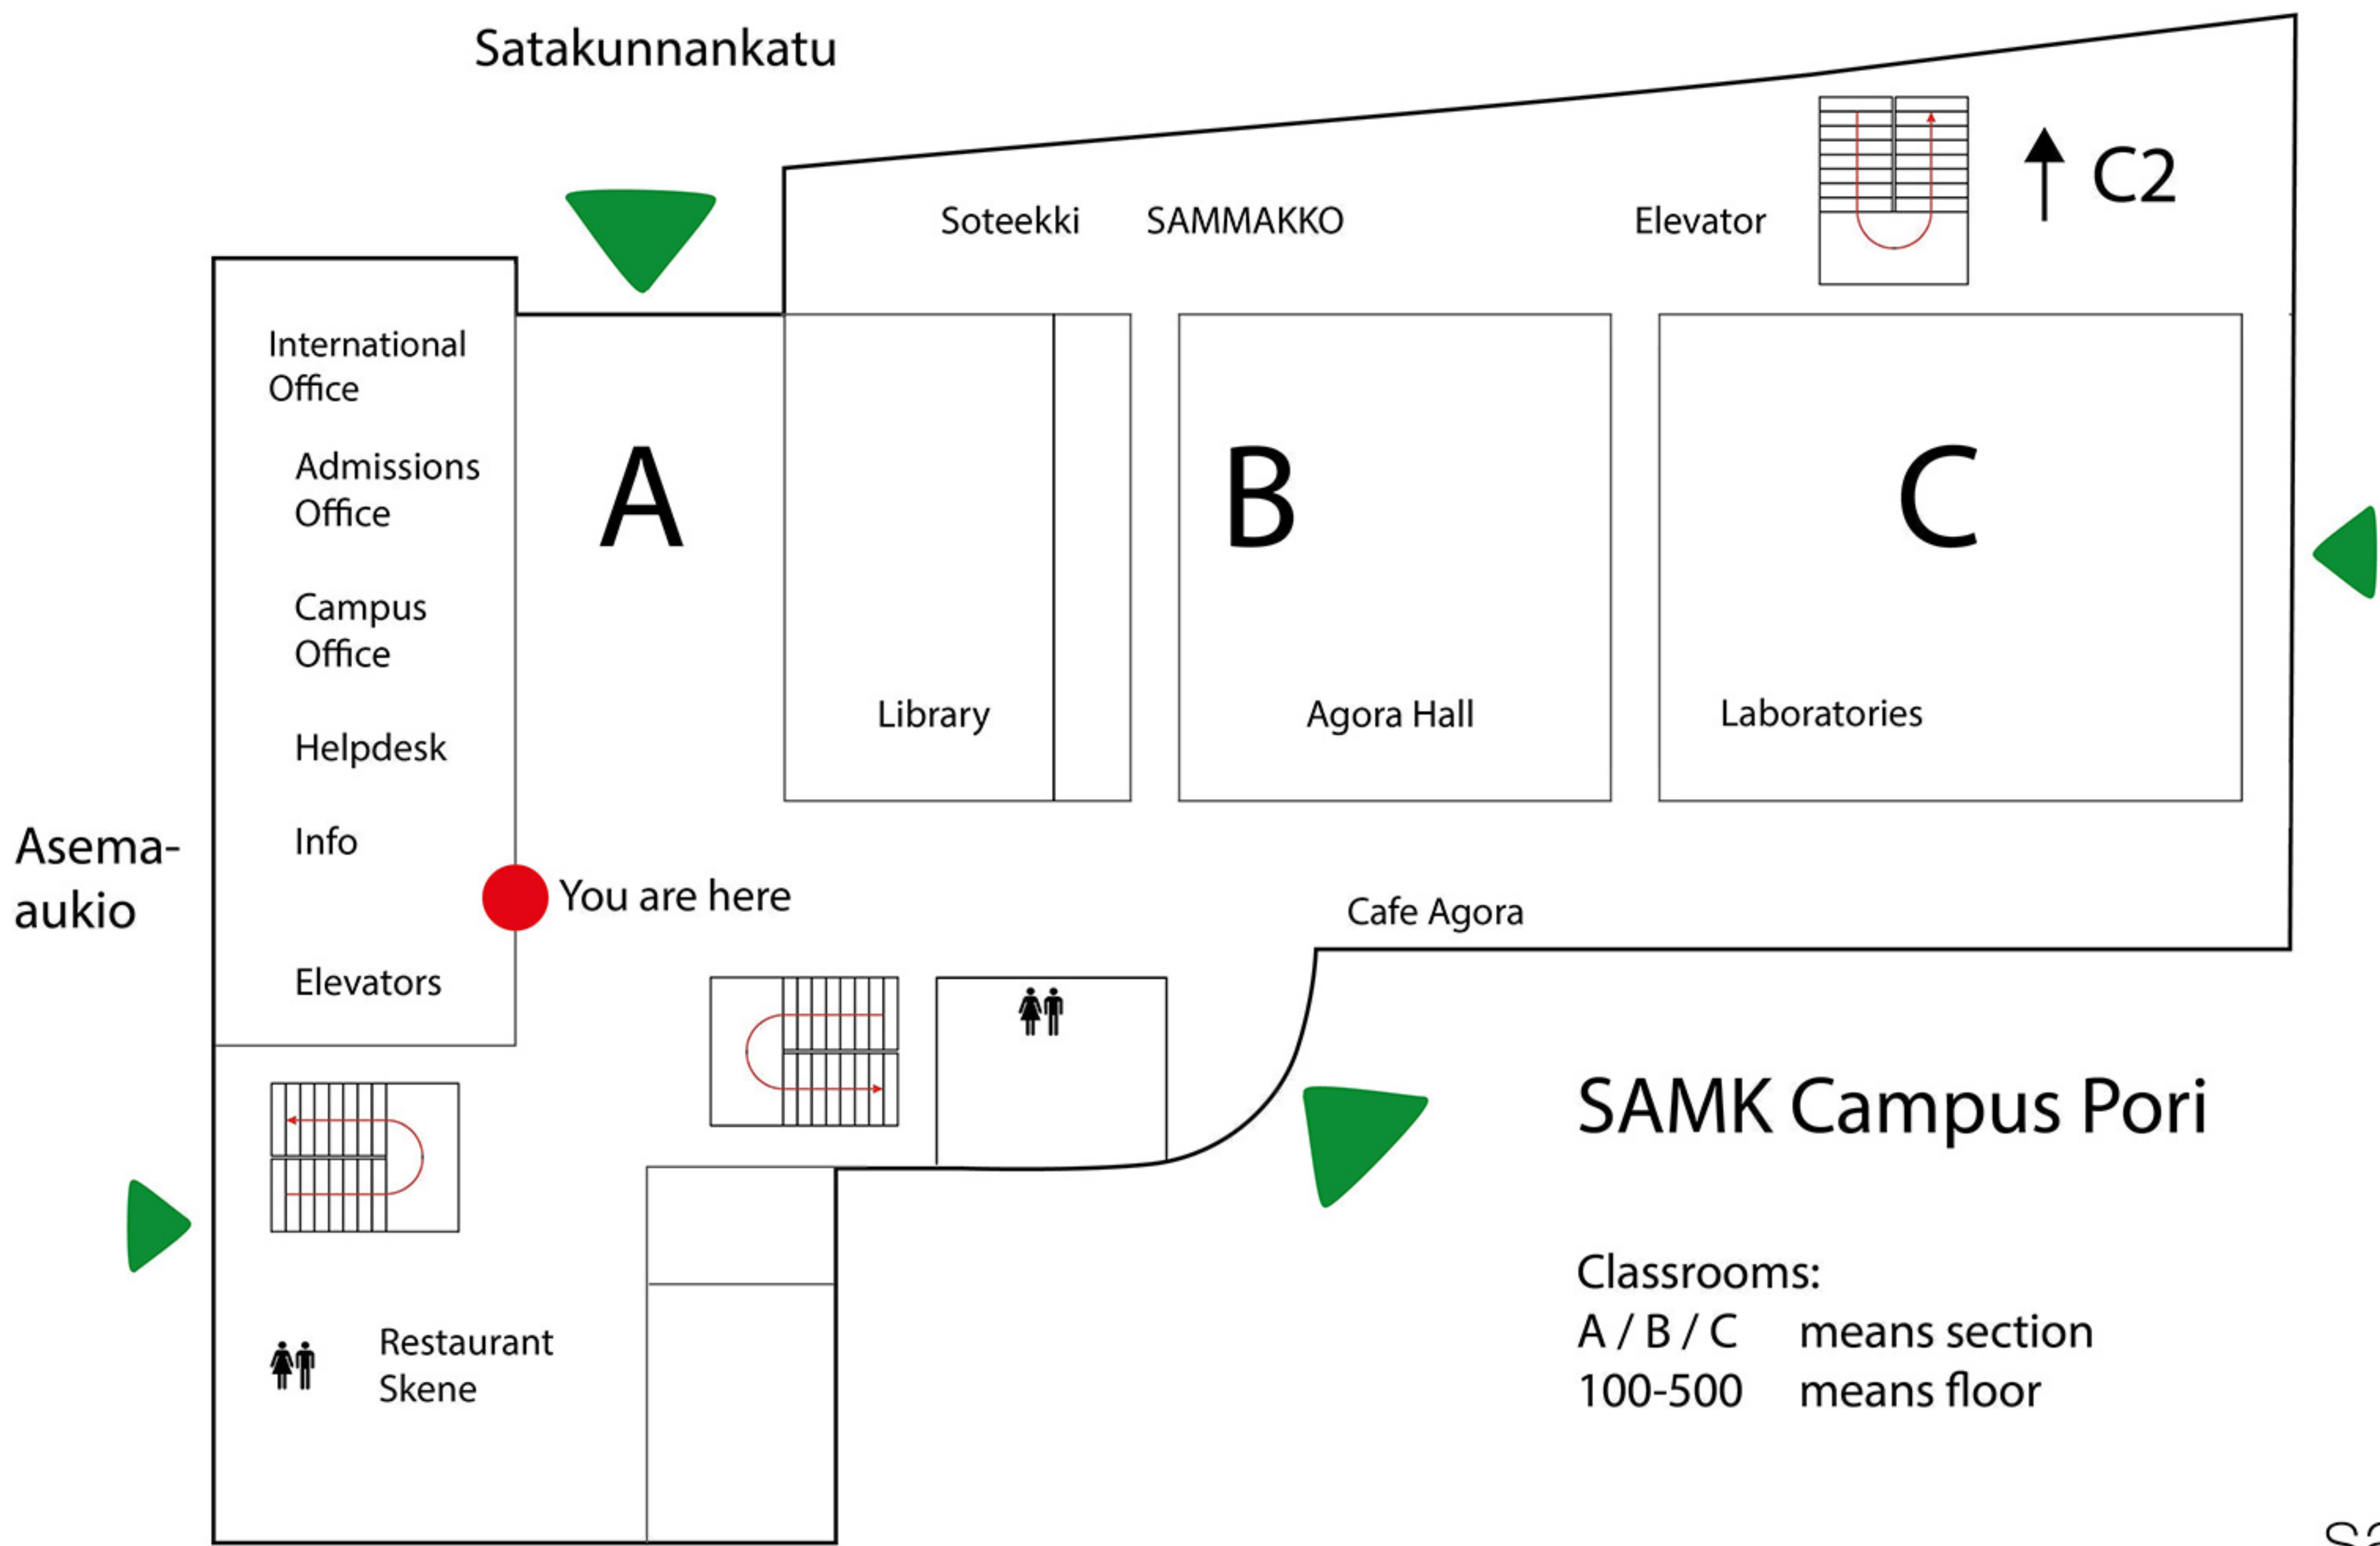

Satakunnankatu

Soteekki

SAMMAKKO

Elevator

↑ C2

International Office

Admissions Office

Campus Office

Helpdesk

Info

Elevators

A

Library

B

Agora Hall

C

Laboratories

Asemakukio

You are here

Cafe Agora

Restaurant Skene

SAMK Campus Pori

Classrooms:

A / B / C means section

100-500 means floor

Karjalankatu